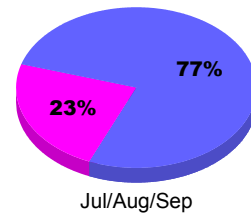

Membership Results
2011-2012

Membership
2010-2011

Month	Net Memb Goal	Actual New Memb	Actual Dropped Memb	Gain/Loss of Memb	Gain/Loss of Memb
Jul/Aug/Sep		56	-36	20	-35
Totals		56	-36	20	-35

Membership Results 2011-2012

Goal, New, Dropped, Gain/Loss

Comparison of Membership Gain/Loss

Current Year Compared to the Previous Year

Gender Comparison 2011-2012

Male Female